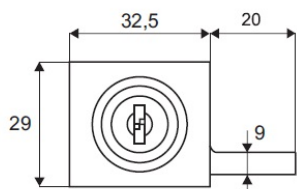

Striker f/lock NO. 2740