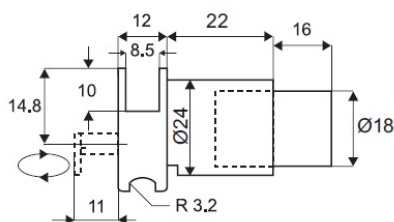

Lock NO. 2740

Striker f/lock NO. 2740