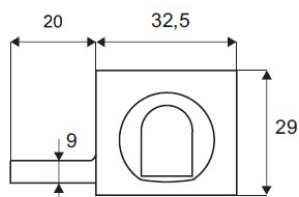

SISO A/S

Mileparken 11
DK-2740 Skovlunde
Denmark
VAT: DK 24786013

Phone +45 45 830 900

www.siso.dk
siso@siso.dk

Danske Bank
Nytorv Branch
Copenhagen
SWIFT: DABADKKK

Account no.
4180 3112 112936
IBAN Account
DK7230003112112936