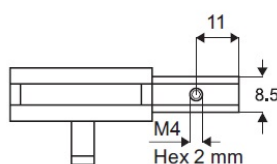

Striker f/lock NO. 2740

SISO A/S

Mileparken 11
DK-2740 Skovlunde
Denmark
VAT: DK 24786013

Phone +45 45 830 900

www.siso.dk
siso@siso.dk

Danske Bank
Nytorv Branch
Copenhagen
SWIFT: DABADKKK

Account no.
4180 3112 112936
IBAN Account
DK7230003112112936