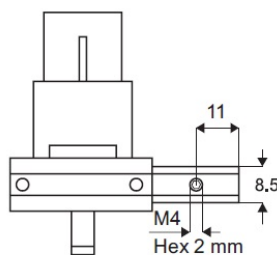

Striker f/lock NO. 2740