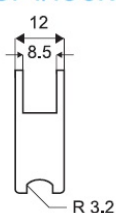

Striker f/lock NO. 2740

SISO A/S

Mileparken 11
DK-2740 Skovlunde
Denmark
VAT: DK 24786013

Phone +45 45 830 900

www.siso.dk
siso@siso.dk

Danske Bank
Nytorv Branch
Copenhagen
SWIFT: DABADKKK

Account no.
4180 3112 112936
IBAN Account
DK7230003112112936